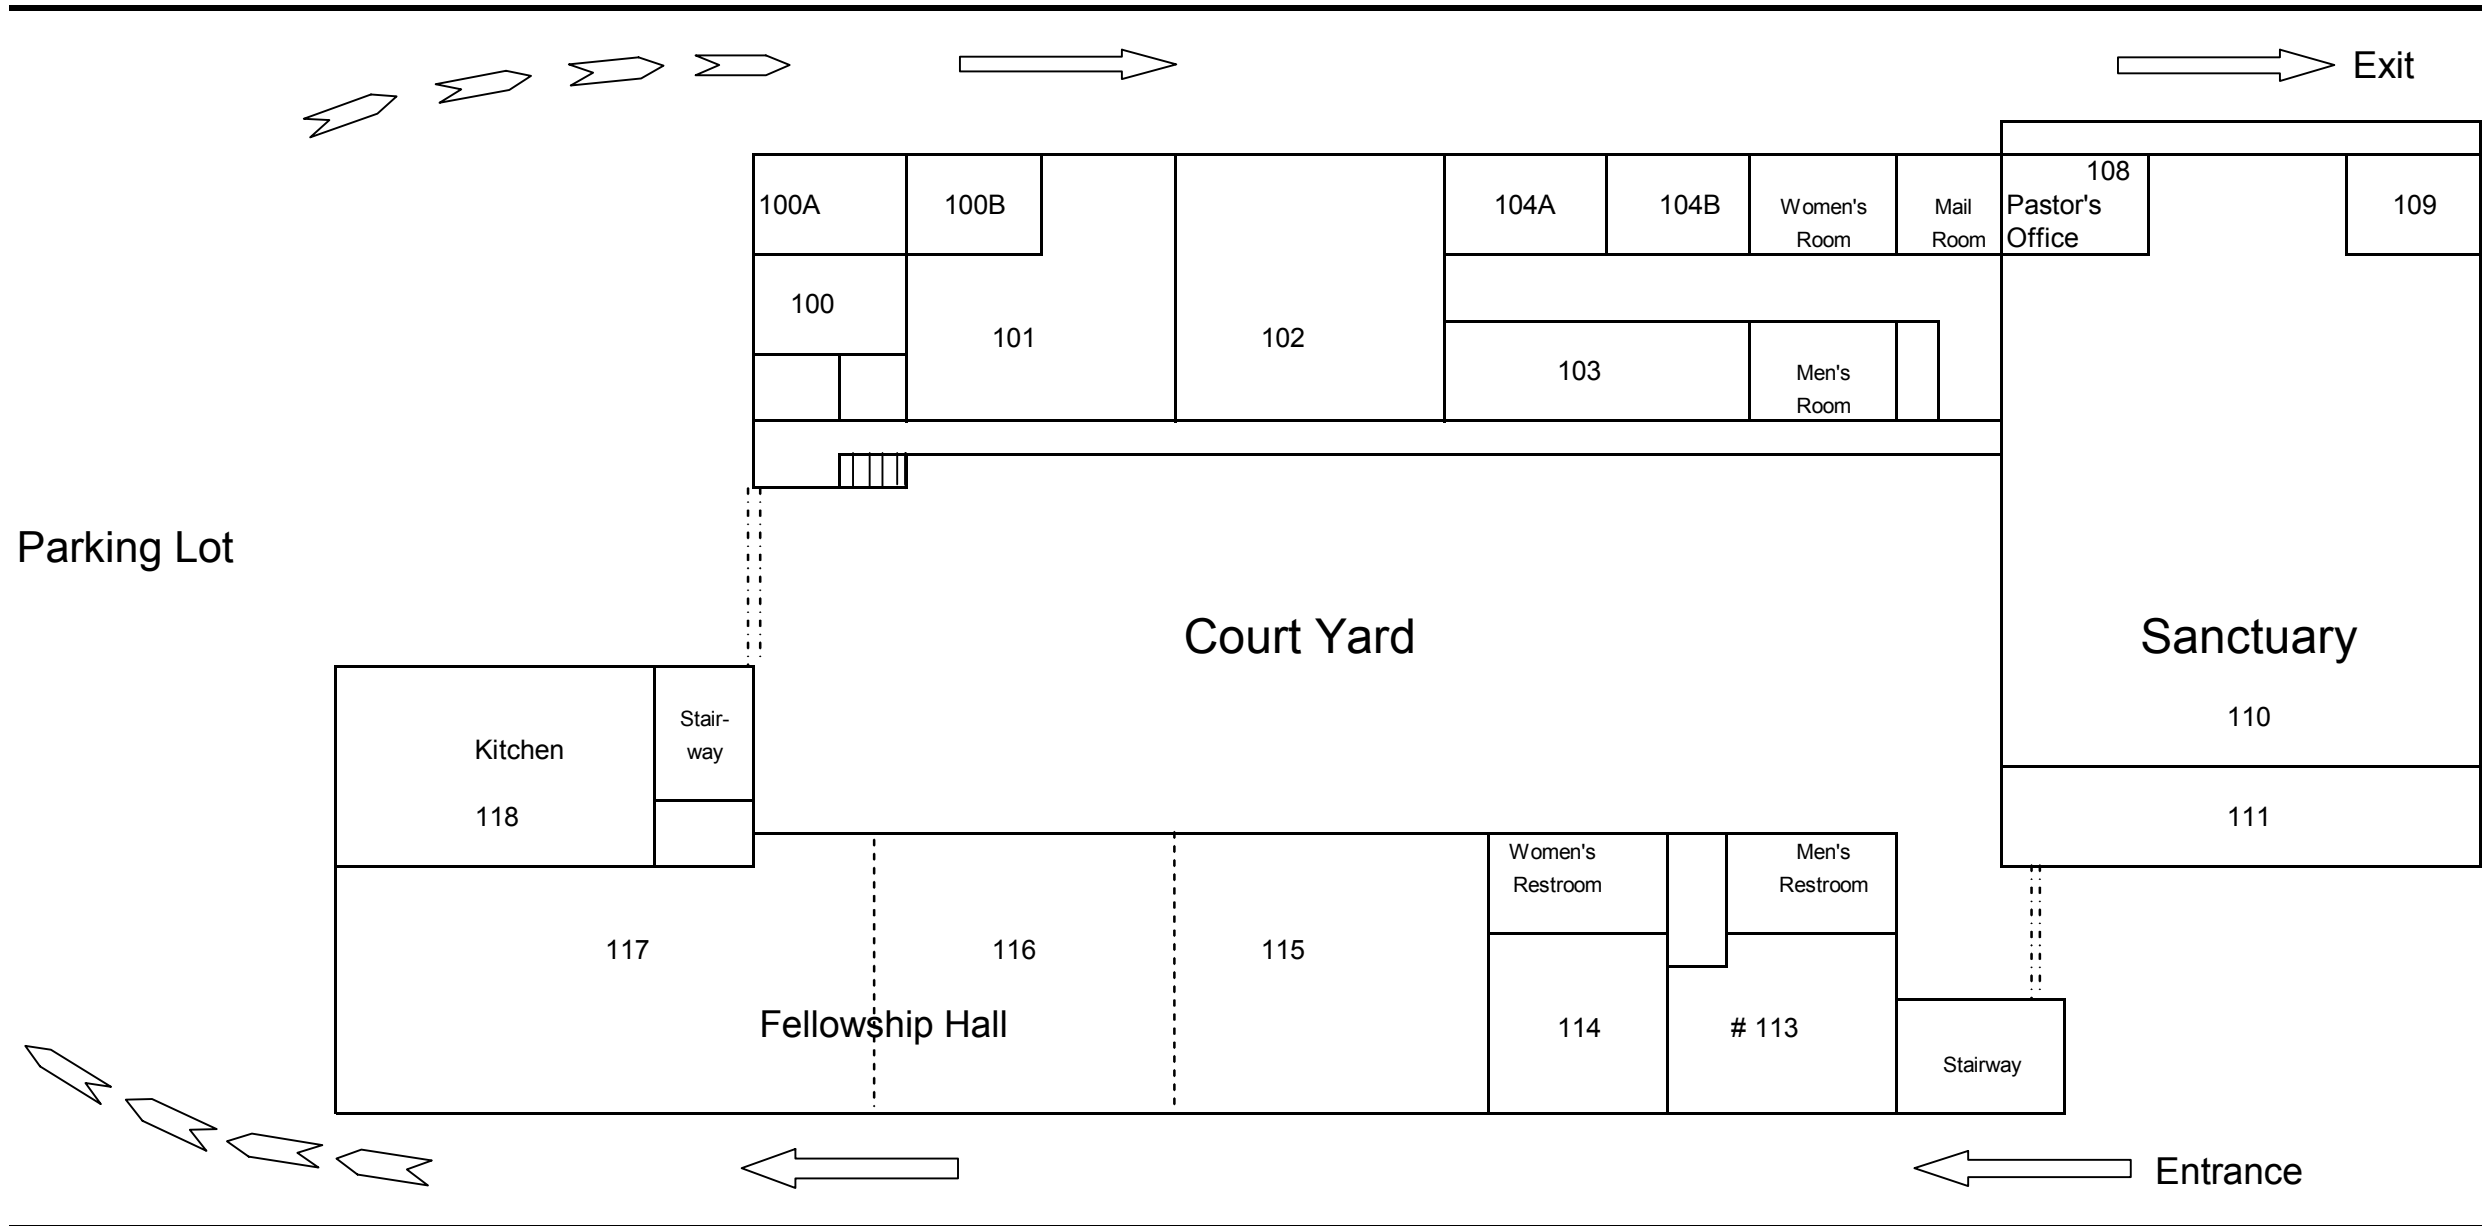

Map of Grace Community Church of Garden Grove

12291 Nutwood Street
Garden Grove, Ca 92840