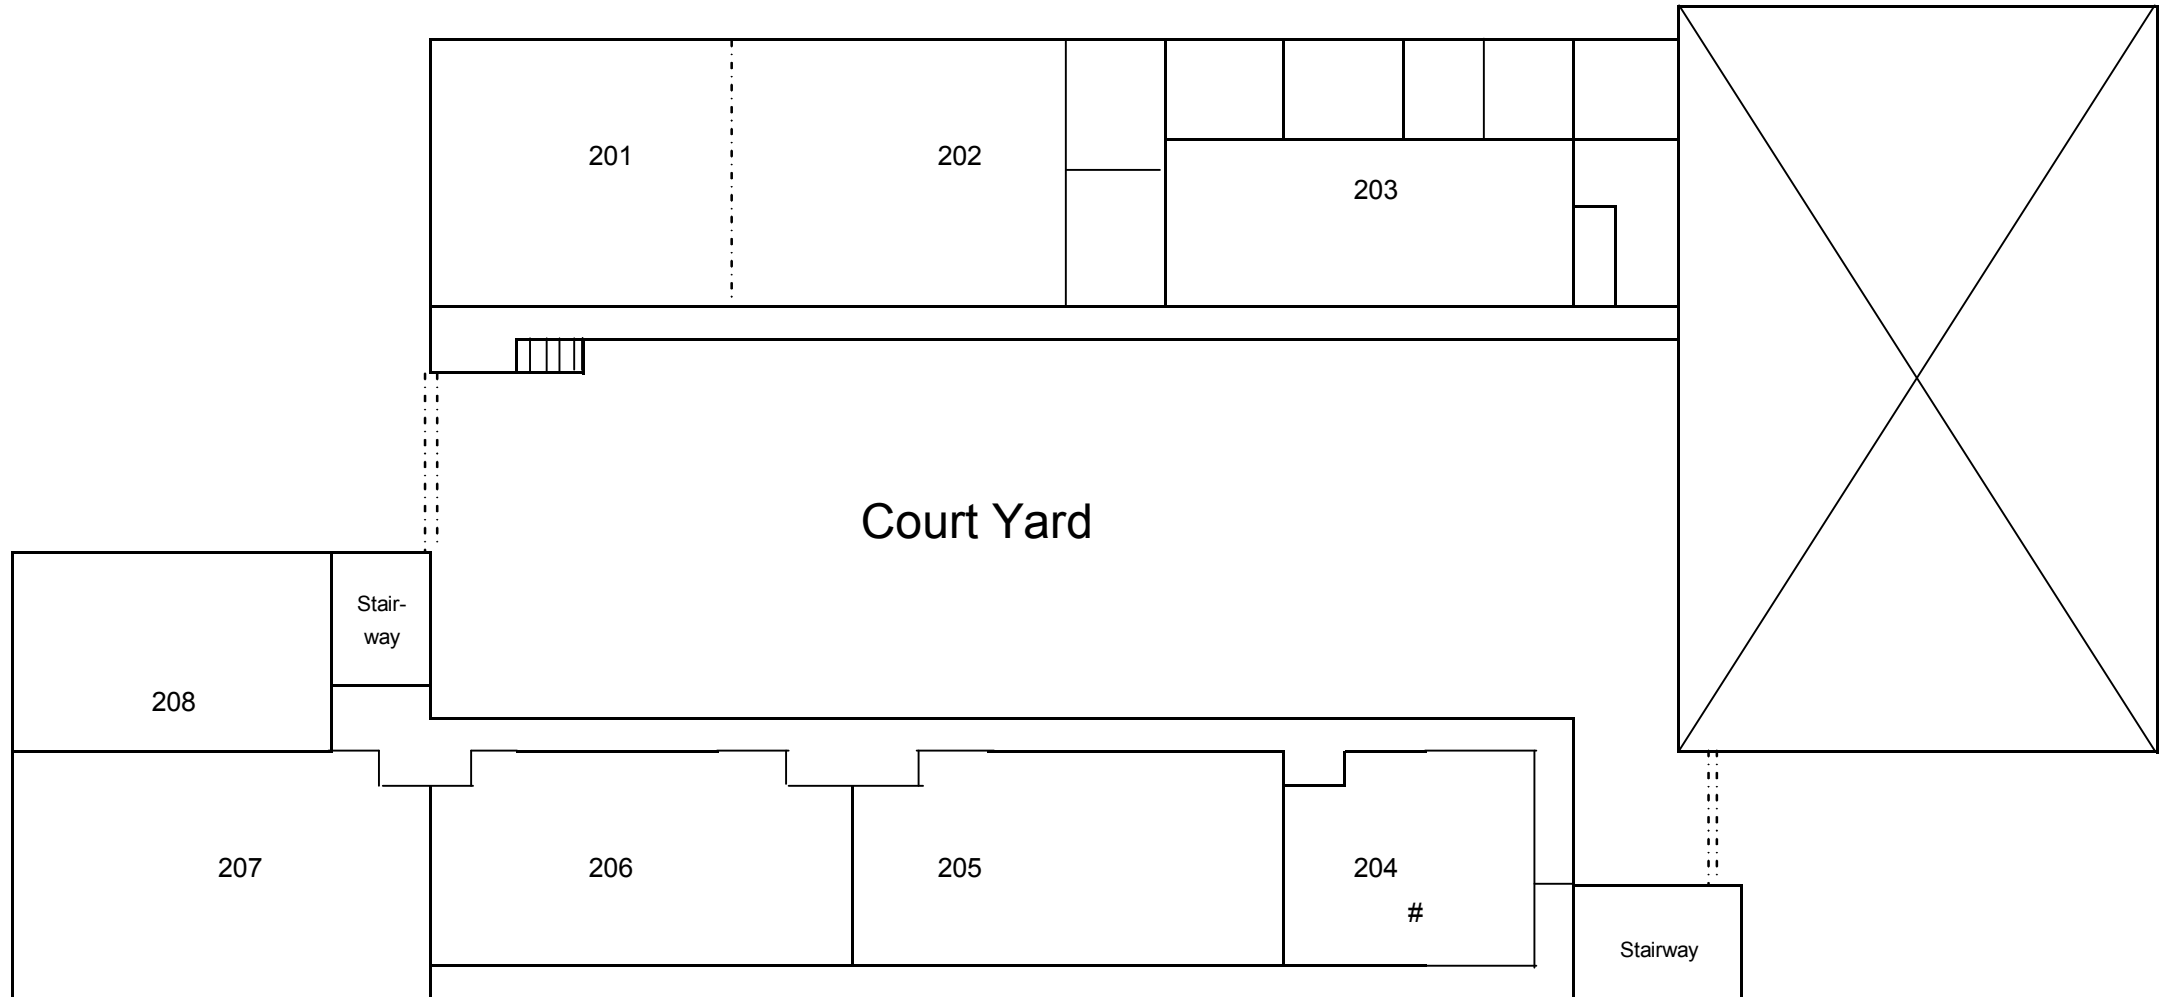

Map of Grace Community Church of Garden Grove

12291 Nutwood Street
Garden Grove, Ca 92840